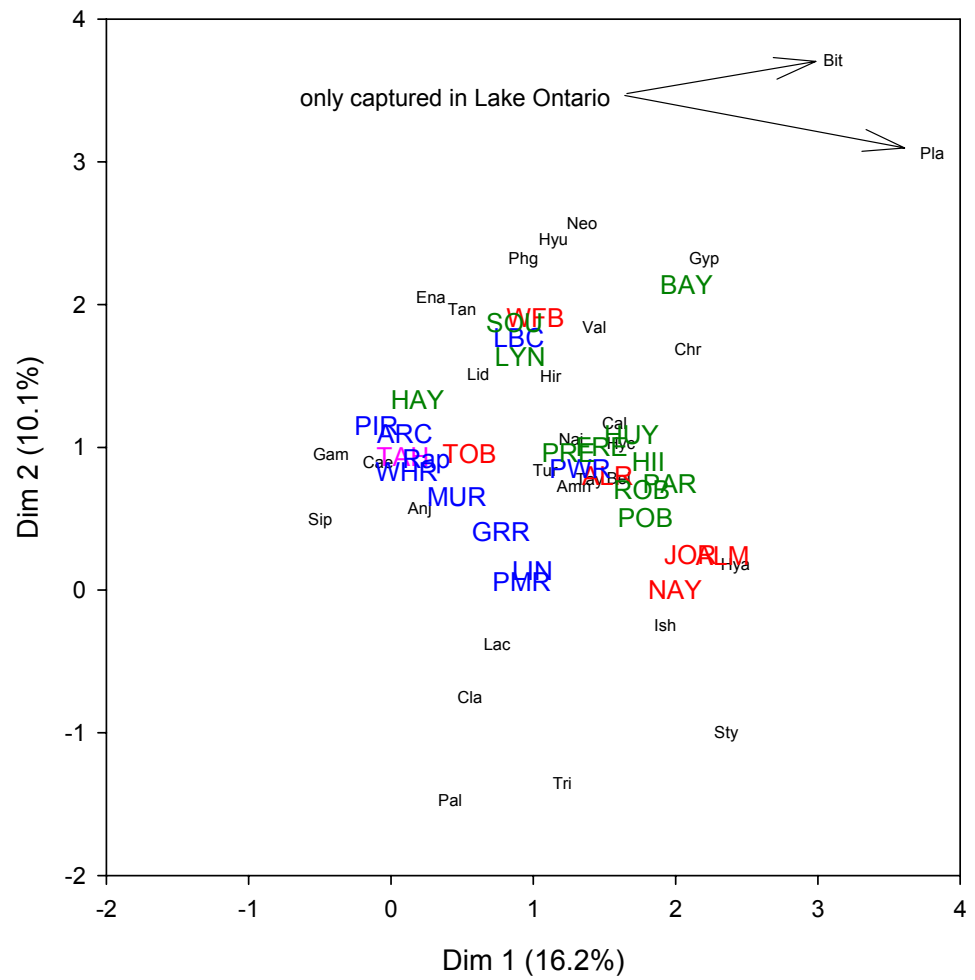

Figure 1

Figure 2

Figure 3

Figure 4

————— Lake/Wetland Type —————>>

Figure 5

Figure 7

Figure 8

N. Lake Huron
 Saginaw Bay Huron
 Thunder Bay Huron
 N. Lake Michigan
 W. Lake Ontario
 E. Lake Ontario
 E. Lake Superior
 NE Lake Michigan
 S E Lake Michigan
 Long Point Erie

Figure 9

Sparganium
 Scirpus
 Lily
 PSP
 Typha
 Zizania
 Juncus
 Eleocharis
 Wet Meadow