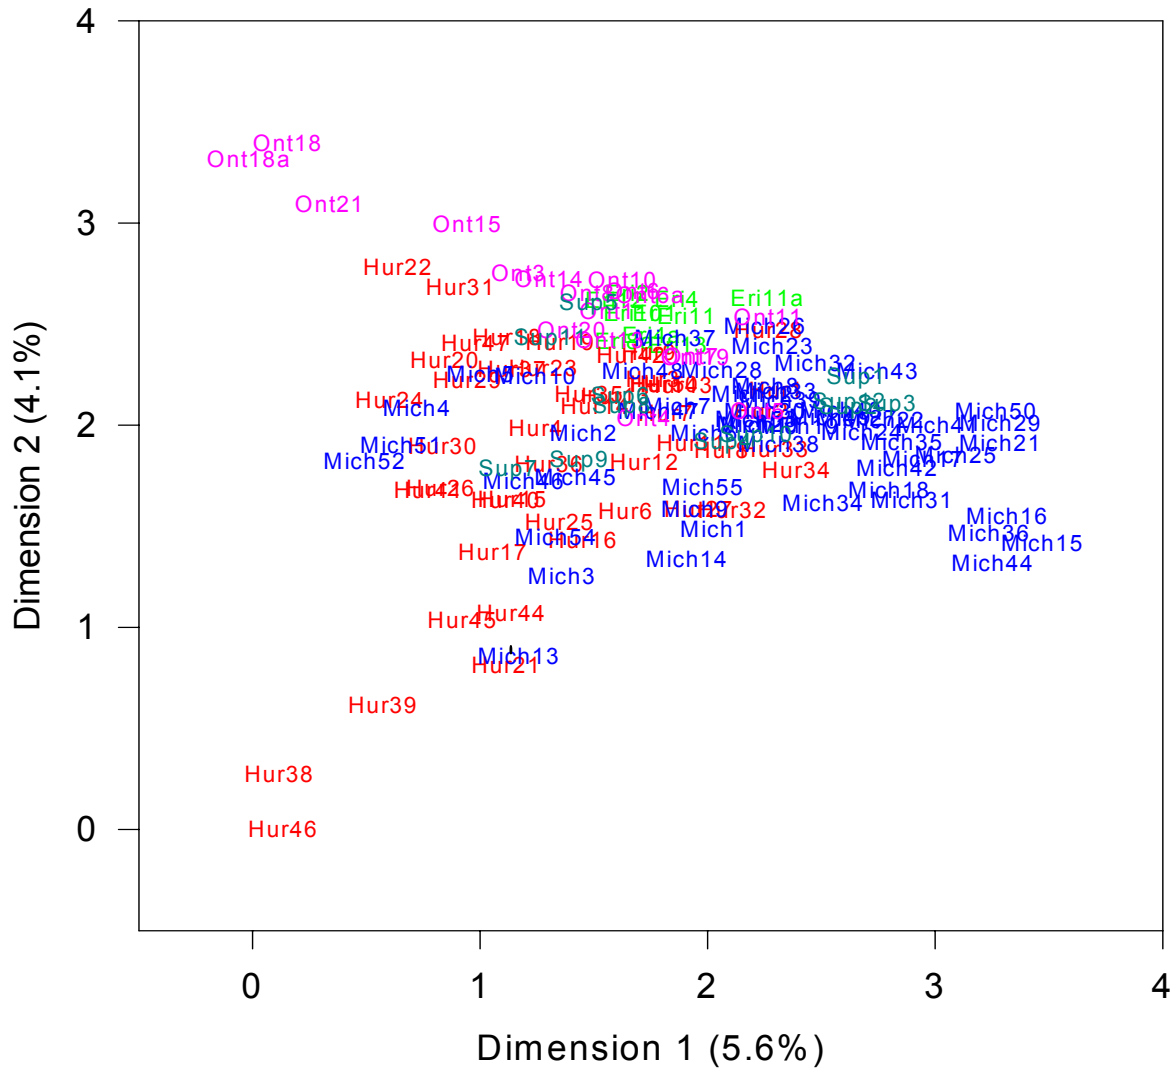

Figure 1

Figure 2

Figure 3

Figure 4

————— Lake/Wetland Type —————>>

Figure 5

Figure 7

Figure 8

N. Lake Huron
 Saginaw Bay Huron
 Thunder Bay Huron
 N. Lake Michigan
 W. Lake Ontario
 E. Lake Ontario
 E. Lake Superior
 NE Lake Michigan
 S E Lake Michigan
 Long Point Erie

Figure 9

Sparganium
 Scirpus
 Lily
 PSP
 Typha
 Zizania
 Juncus
 Eleocharis
 Wet Meadow