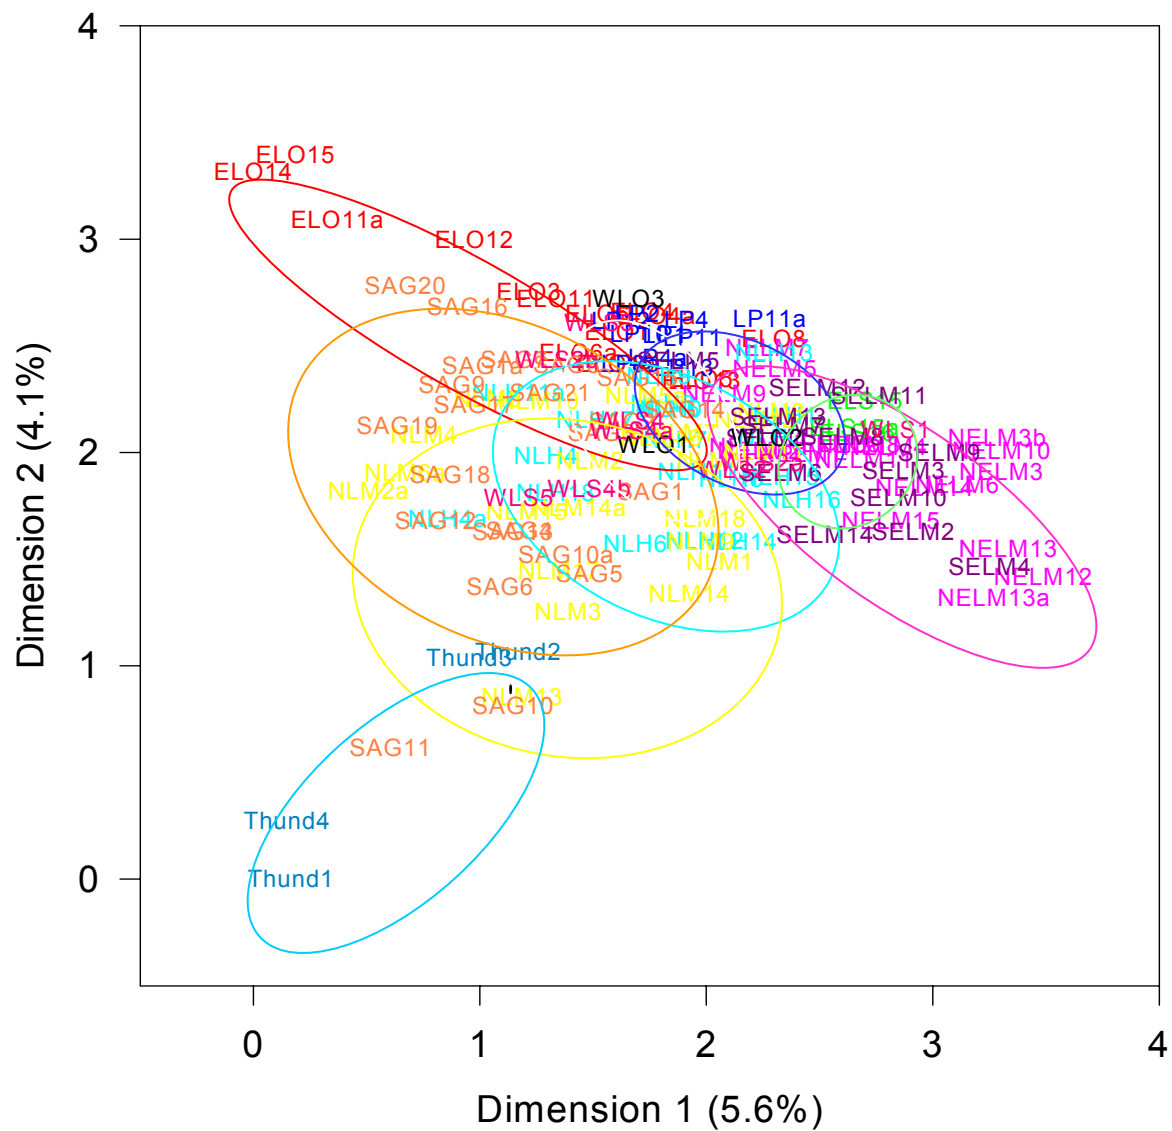

Figure 1

Figure 2

Figure 3

Figure 4

————— Lake/Wetland Type —————>>

Figure 5

Figure 7

Figure 8

N. Lake Huron
 Saginaw Bay Huron
 Thunder Bay Huron
 N. Lake Michigan
 W. Lake Ontario
 E. Lake Ontario
 E. Lake Superior
 NE Lake Michigan
 S E Lake Michigan
 Long Point Erie

Figure 9

Sparganium
 Scirpus
 Lily
 PSP
 Typha
 Zizania
 Juncus
 Eleocharis
 Wet Meadow

Figure 12

Sparganium
 Scirpus
 Lily
 PSP
 Typha
 Zizania
 Juncus
 Eleocharis
 Wet Meadow