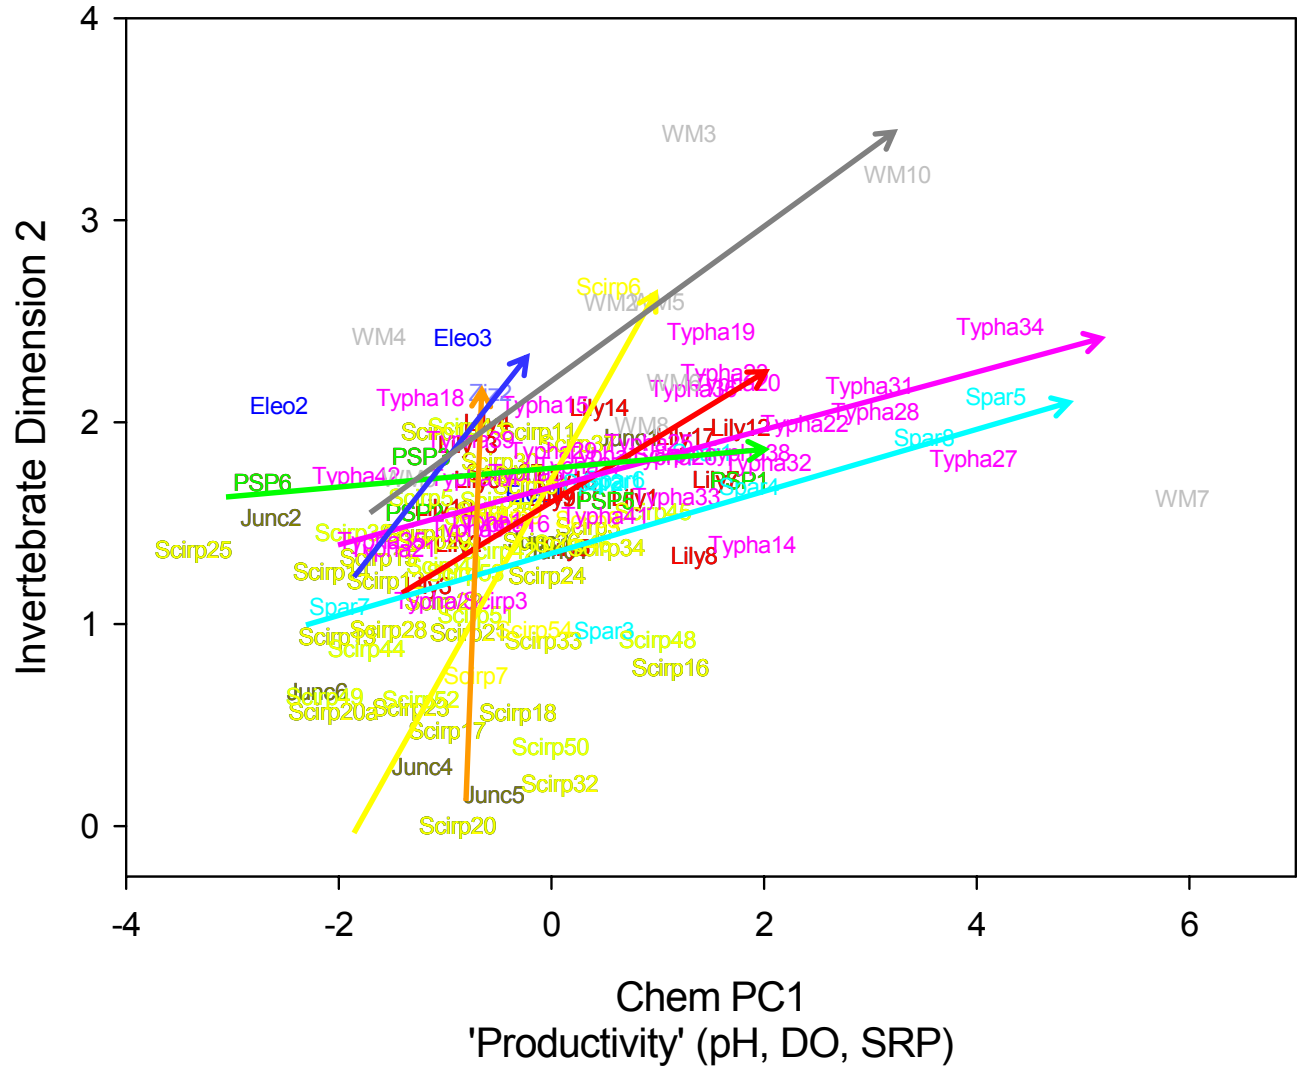

Figure 1

Figure 2

Figure 3

Figure 4

————— Lake/Wetland Type —————>>

Figure 5

Figure 7

Figure 8

N. Lake Huron
 Saginaw Bay Huron
 Thunder Bay Huron
 N. Lake Michigan
 W. Lake Ontario
 E. Lake Ontario
 E. Lake Superior
 NE Lake Michigan
 S E Lake Michigan
 Long Point Erie

Figure 9

Sparganium
 Scirpus
 Lily
 PSP
 Typha
 Zizania
 Juncus
 Eleocharis
 Wet Meadow